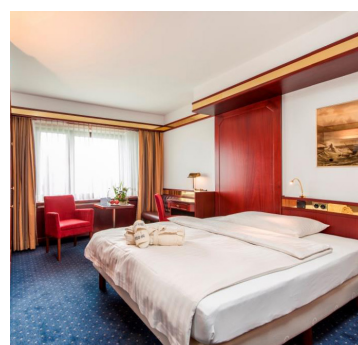

Wi-Fi:	Yes, included
Breakfast:	Available (CHF 25.-)
SPA:	Yes, included
Air condition:	Available in Superior Rooms
Single room:	CHF 160.-
Double room:	CHF 240.-
Day use single room:	CHF 120.-

Hotel Heiden****

www.hotelheiden.ch

Located up on the hills with a nice view on the Lake Constance, 15min drive from the airport.

Wi-Fi:	Yes, included
Breakfast:	Yes, included
SPA:	Yes
Air condition:	No
Single room:	CHF 150.-
Double room:	CHF 135.-
Day ROOM:	CHF 95.-

Hotel Bad Horn****

www.badhorn.ch

Located directly at the Lake of Constance, 15min drive from the airport.

Wi-Fi:	Yes, included
Breakfast:	Yes, included
SPA:	Yes
Air condition:	No
Single room streetside:	CHF 125.-
Single room lakeside:	CHF 165.-
Double room streetside:	CHF 170.- / CHF 190.-
Double room lakeside:	CHF 230.- / CHF 270.-

Standard single room: CHF 235.- (Mon – Thu)
Standard single room: CHF 195.- (Fri – Sun)
Standard double room: CHF 235.- (Mon – Thu)
Standard double room: CHF 195.- (Fri – Sun)

Oberwaid ****Superior Hotel, St.Gallen